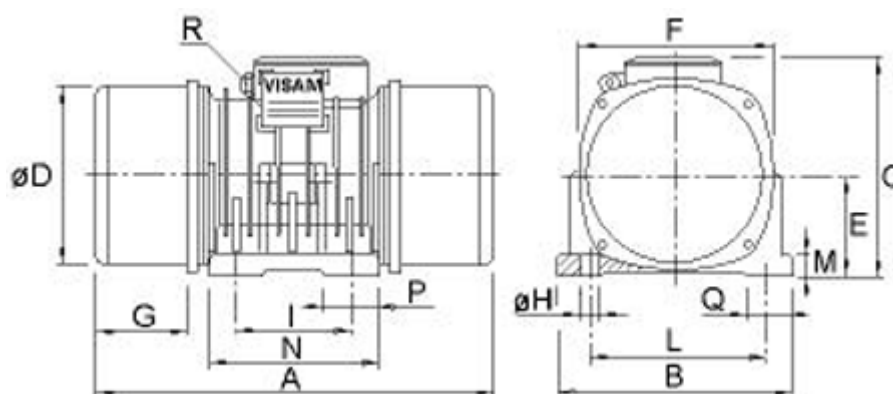

Data Sheet

Article number: 310102185006100

Description: Vibrator motor SPX-50 17.0 C 330kgcm
1000 o/m 1850kg 1,4kW 3x230-400V 50hz

Measures

A = 584	L = 230
B = 300	M = 35
C = 280	N = 300
d = 237	Number H = 4
E = 131	P = 115
G = 141	Q = 80
H = 22	R = M20x1,5
I = 165	